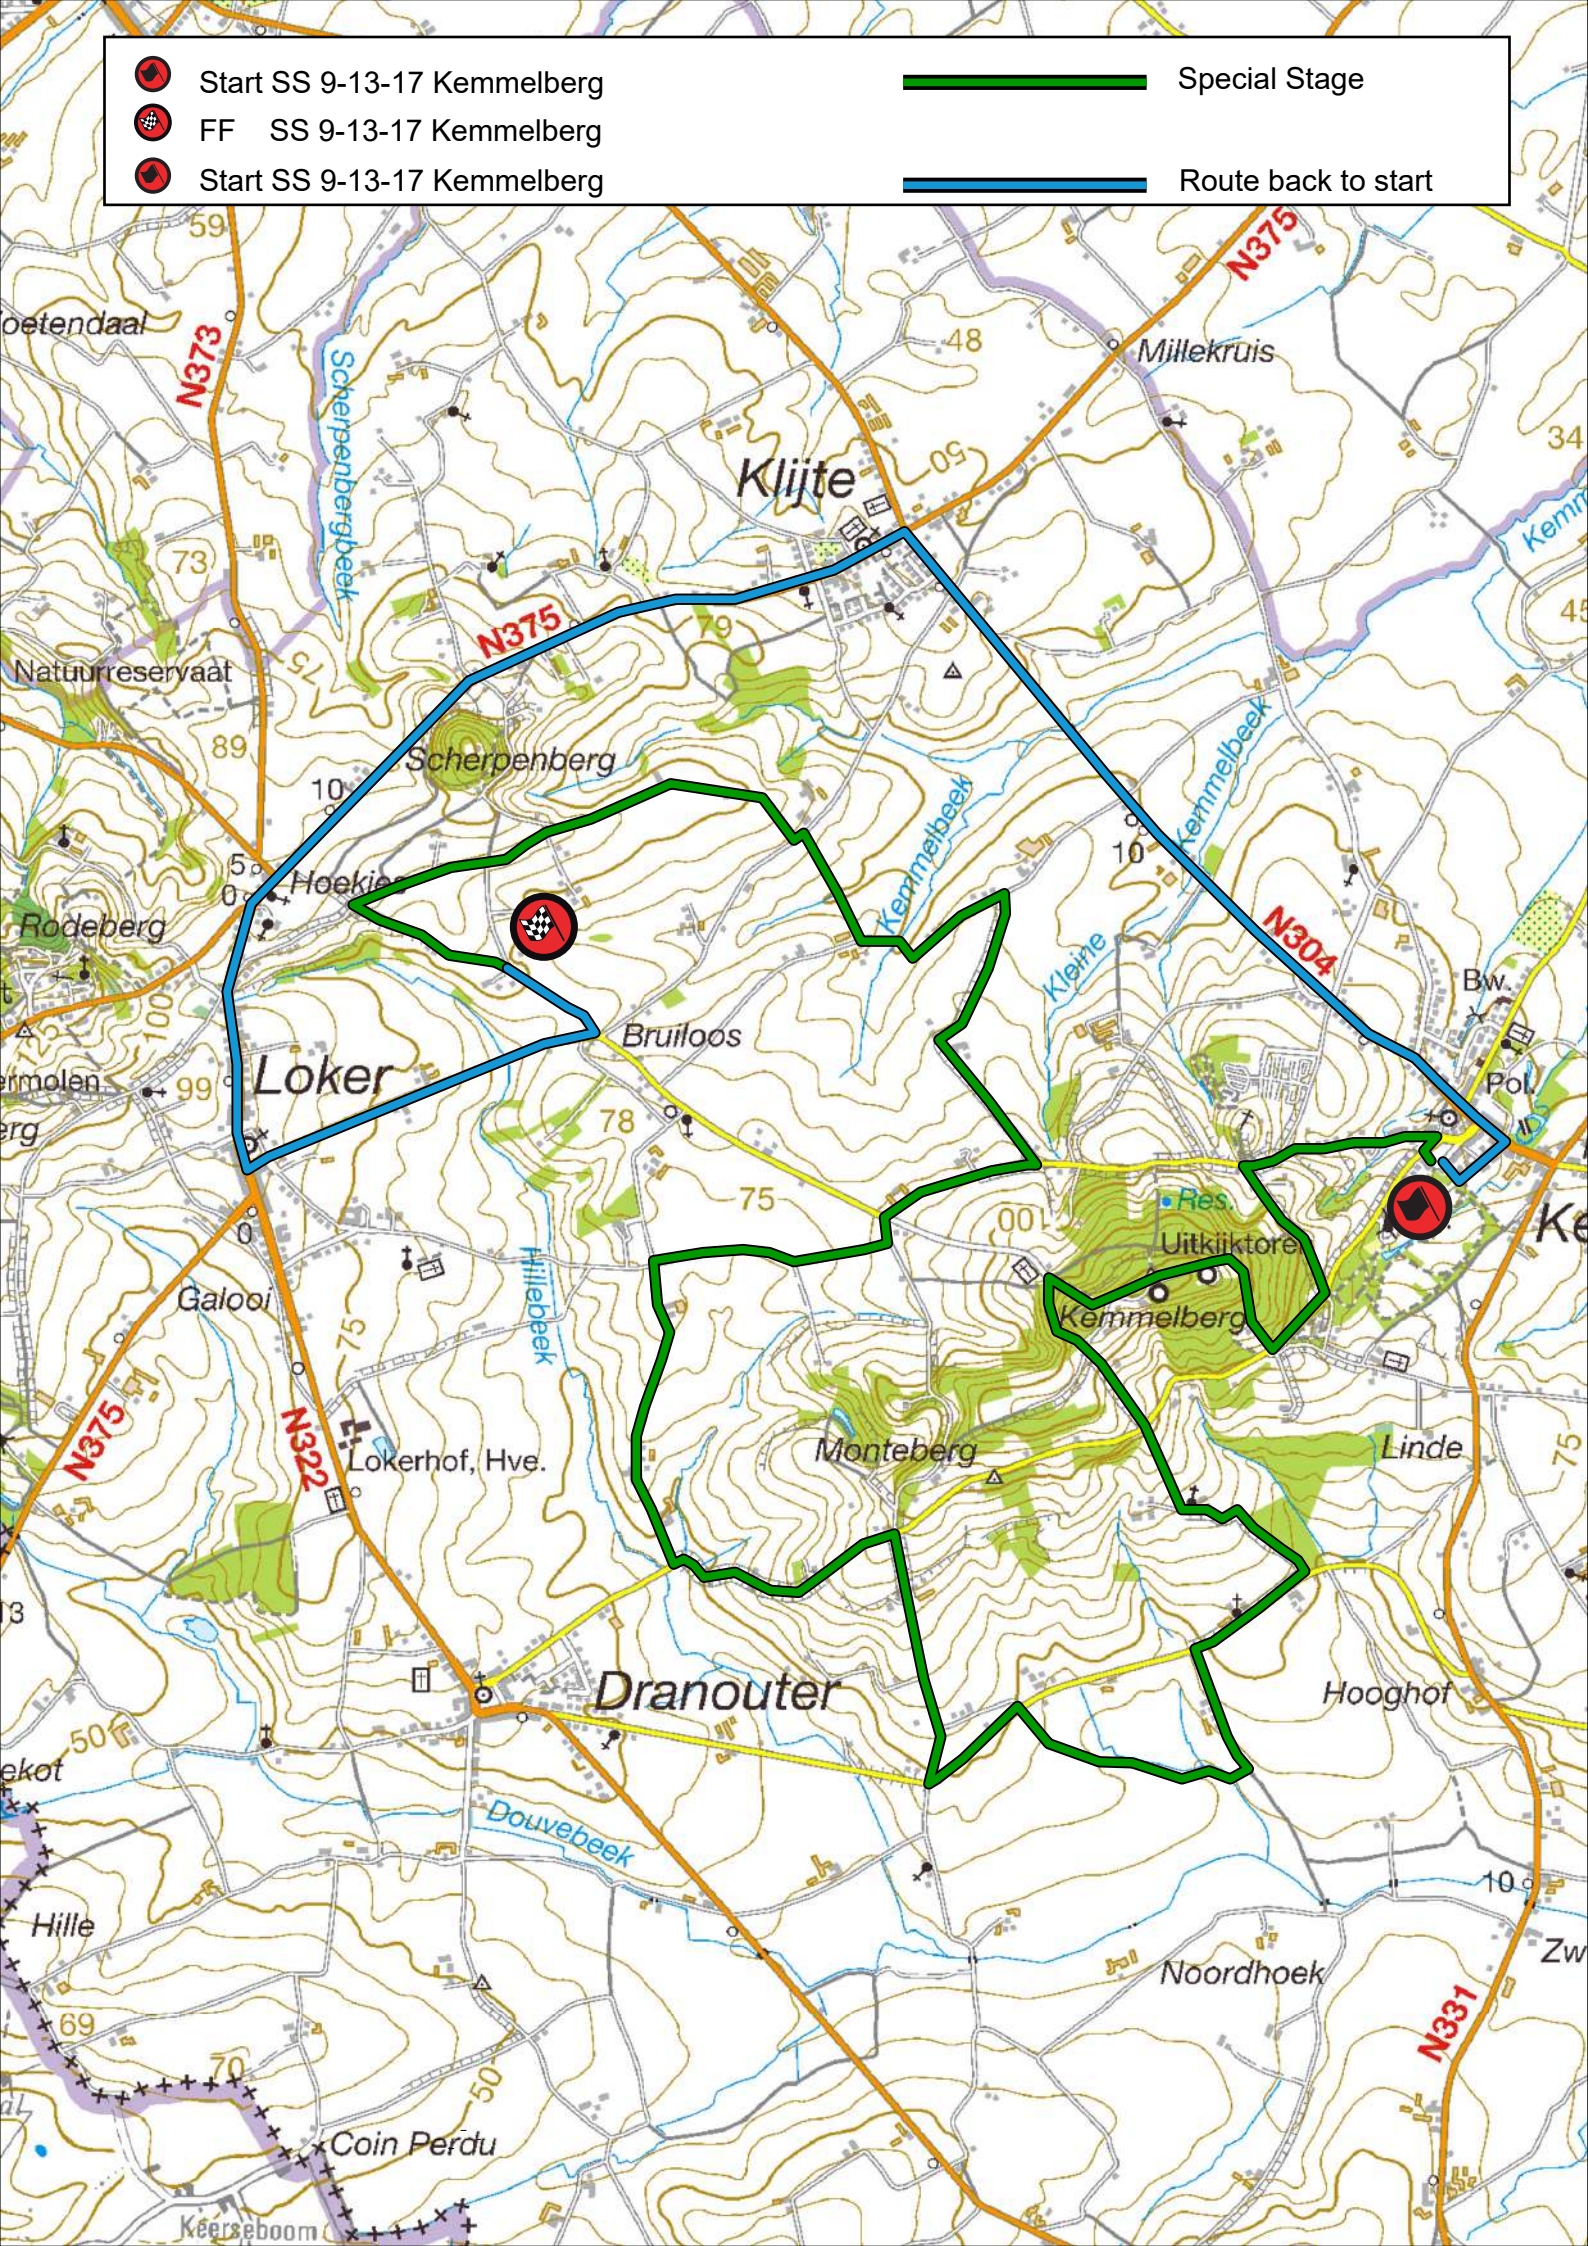

### RECCE DAY 2

[WWW.CLUBSUPERSTAGE.COM/YPRES-RALLY](http://WWW.CLUBSUPERSTAGE.COM/YPRES-RALLY)

20-22 JUNE 2024

	Start SS 9-13-17 Kemmelberg		Special Stage
	FF SS 9-13-17 Kemmelberg		Route back to start
	Start SS 9-13-17 Kemmelberg		

FF 9-13-17 Kimmelberg

Special Stage

Start SD Nieuwkerke

Route to next stage

	Start SD Nieuwkerke		Special Stage
	FF SD Nieuwkerke		Route back to start
	Start SD Nieuwkerke		

FF SD Nieuwkerke

Special Stage

Start SS 3-7 Mesen-Wijtschate

Diependaal

Kast. Palingbeek

Hollebeke

Sterkt

Rozebeek

Strooien Haan

Linde

Wijtschate